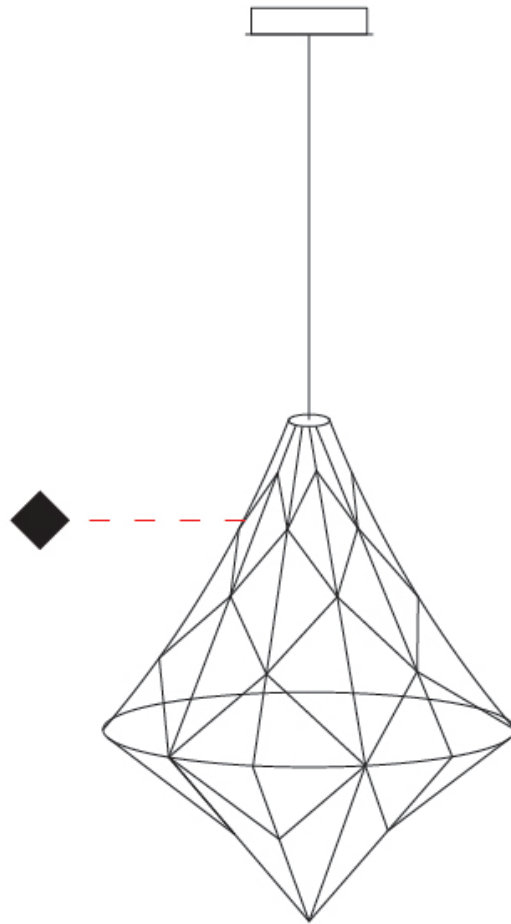

D1010008-

PROJECT

TYPE

SPECIFIER

QUANTITY

DATE