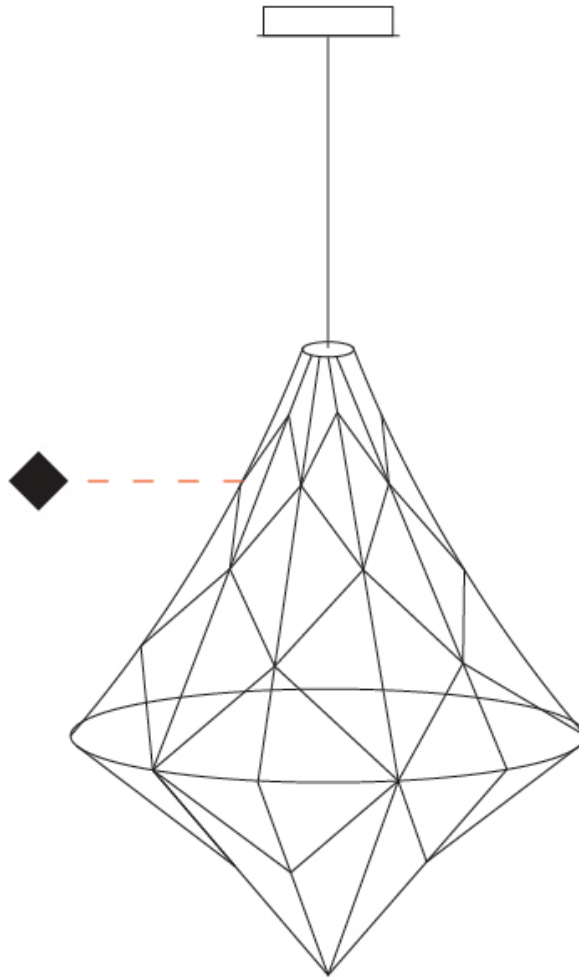

D1010009-

PROJECT

TYPE

SPECIFIER

QUANTITY

DATE