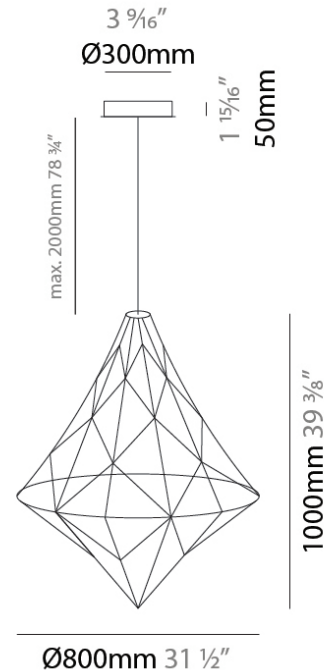

GENERAL

Series: Adamas
Partner: Quasar
Division: Design
Installation: Suspension
Product Type: Chandelier
Mounting Location: Ceiling

PHYSICAL

Shape: Abstract
Diameter (mm): 800
Diameter (in): 31 1/2
Height (mm): 1000
Height (in): 39 3/8
Max. Overall Height (mm): 3000
Max. Overall Height (in): 118 1/8
Fixture Finish: NIC / BRA / BBR
Fixture Material: Metal
Cable Details: 2000mm Cable

LED

Color Temperature (°K): 2400 / 2800
Max. Delivered Lumen (lm): 3240
CRI: >90 CRI
Lamp Life (hrs): 50000

OPTICAL

RATINGS AND CERTIFICATIONS

Certified By: Certified for North American Standards
IP rating: IP20

GENERAL

Series: Adamas
Partner: Quasar
Division: Design
Installation: Suspension
Product Type: Chandelier
Mounting Location: Ceiling

PHYSICAL

Shape: Abstract
Diameter (mm): 1000
Diameter (in): 39 ³ / ₈
Height (mm): 1200
Height (in): 47 ¹ / ₄
Max. Overall Height (mm): 3200
Max. Overall Height (in): 126
Fixture Finish: NIC / BRA / BBR
Fixture Material: Metal
Cable Details: 2000mm Cable